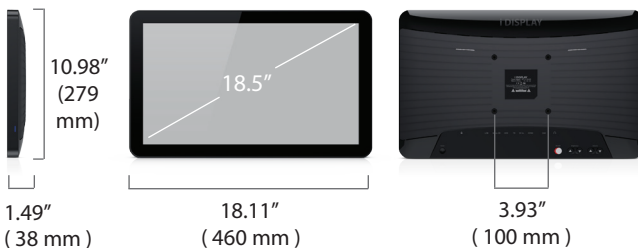

Panel Information

Screen Size	18.5"
Touch Screen Type	Resistive touch screen
Active Area	409.80 (H) x 230.40 (V) mm
Pixel Pitch	0.3 (H) x 0.3(V) mm
Max Resolution	1024 x 600
Brightness	250 cd/m2
Contrast Ratio	1000
Horizontal Viewing Angle	3 o'clock = 80° 9 o'clock = 80°
Vertical Viewing Angle	12 o'clock = 80° 6 o'clock = 80°
Aspect Ratio	16:9

Power

Power Input	110V/240V
Power Output	12V/4A
Power Consumption	36W (max)
Power Source	Power Supply cable 3m

General Information

Size (W x H x D)	460 x 279 x 38 mm
Weight	3330 g
Operation Temperature	0°C to 40° C
Relative Humidity	40% - 70%
Internal Memory	4GB
Connectivity	Wi-Fi 802.11 b/g/n 3G WCDMA (CDMA 2000 optional) Bluetooth 2.1 RJ45 compatible
Color	Black / White (other colors optional)
Input Ports	USB (*2) / Micro SD / 3G SIM / HDMI / RS232/ Earphones / I2C (PB and MS) / DC in / ON/OFF switch / Volume button / Brightness button
Approvals & Certifications	ROHS, CE / FCC

Packing

Product Carton Size	607 x 107 x 351 mm
Master Carton Size	625 x 234 x 379 mm
Master Carton Weight	11 kg
Units Per Master Carton	2 pcs

Accessories

Mounting	Mounting adaptor
Other Accesories	Large counter display, Floor Display, Wall Bracket, Rotating Wall Bracket, Shelf Bracket, Rotating Shelf Bracket, Connect Box, Push Button, Motion Sensor